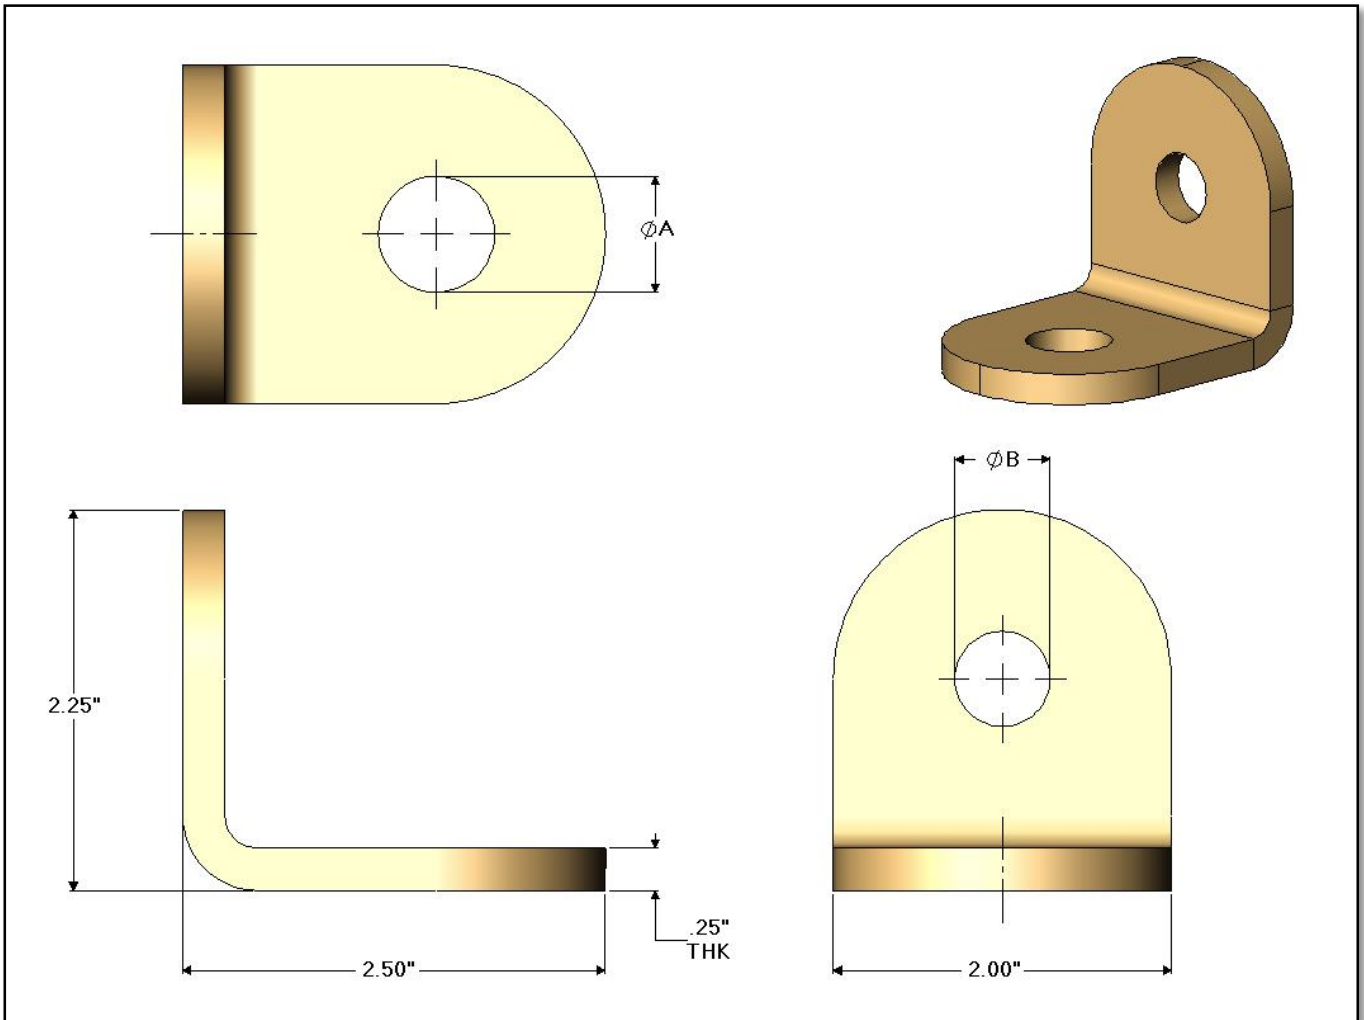

BBx Series - Bracing Bracket

BBx Series - Bracing Bracket		
CSF P/N#	ϕA	ϕB
BB1	.56"	.69"
BB2	.69"	.69"
BB3	.56"	.56"

Notes:
 - Finish: zinc yellow

Specifications subject to change. Please contact CSF Customer Service for more information.